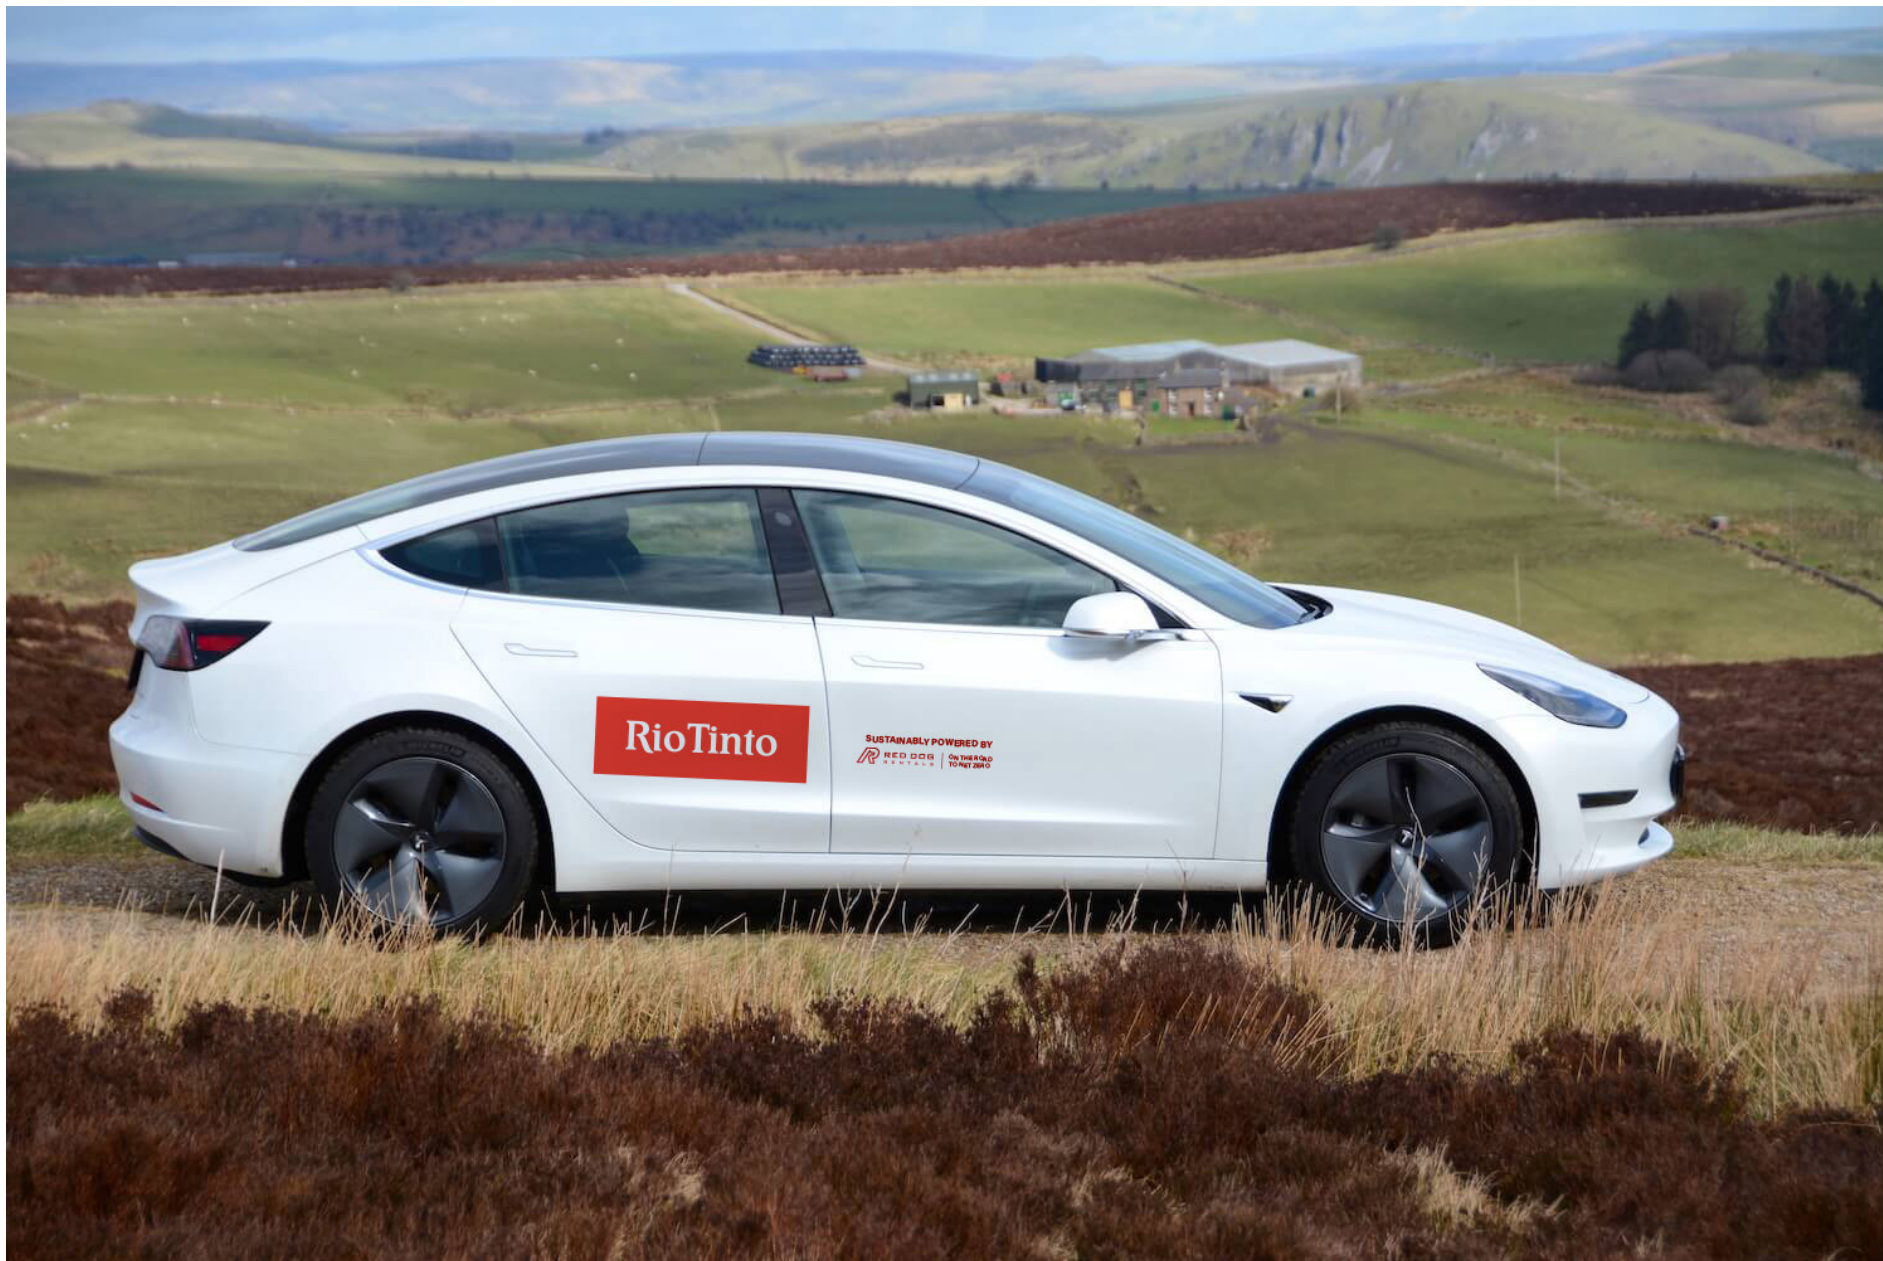

V2 | RED DOG RENTALS – CAR STICKER SIGNAGE

SUSTAINABLY POWERED BY

RED DOG
RENTALS

ON THE ROAD
TO NET ZERO

Rio Tinto